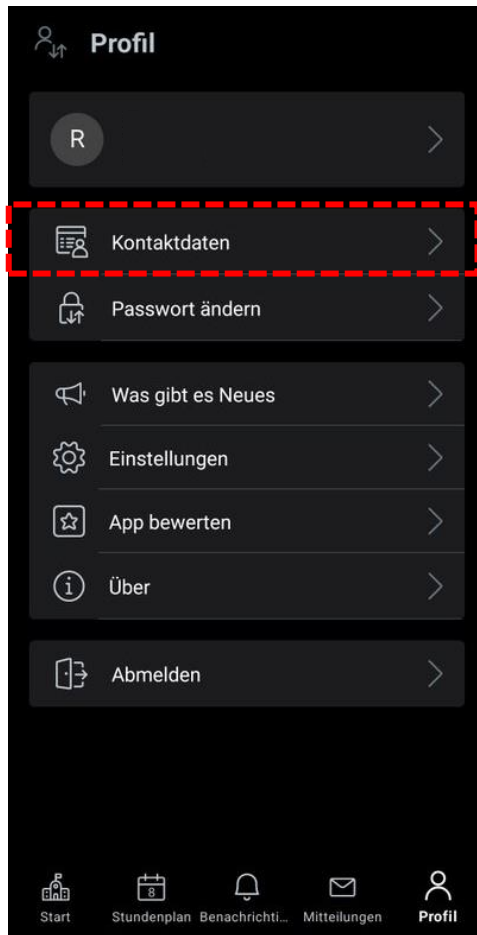

WebUntis

App | E-Mail-Adresse hinterlegen

„Kontakt Daten“
auswählen